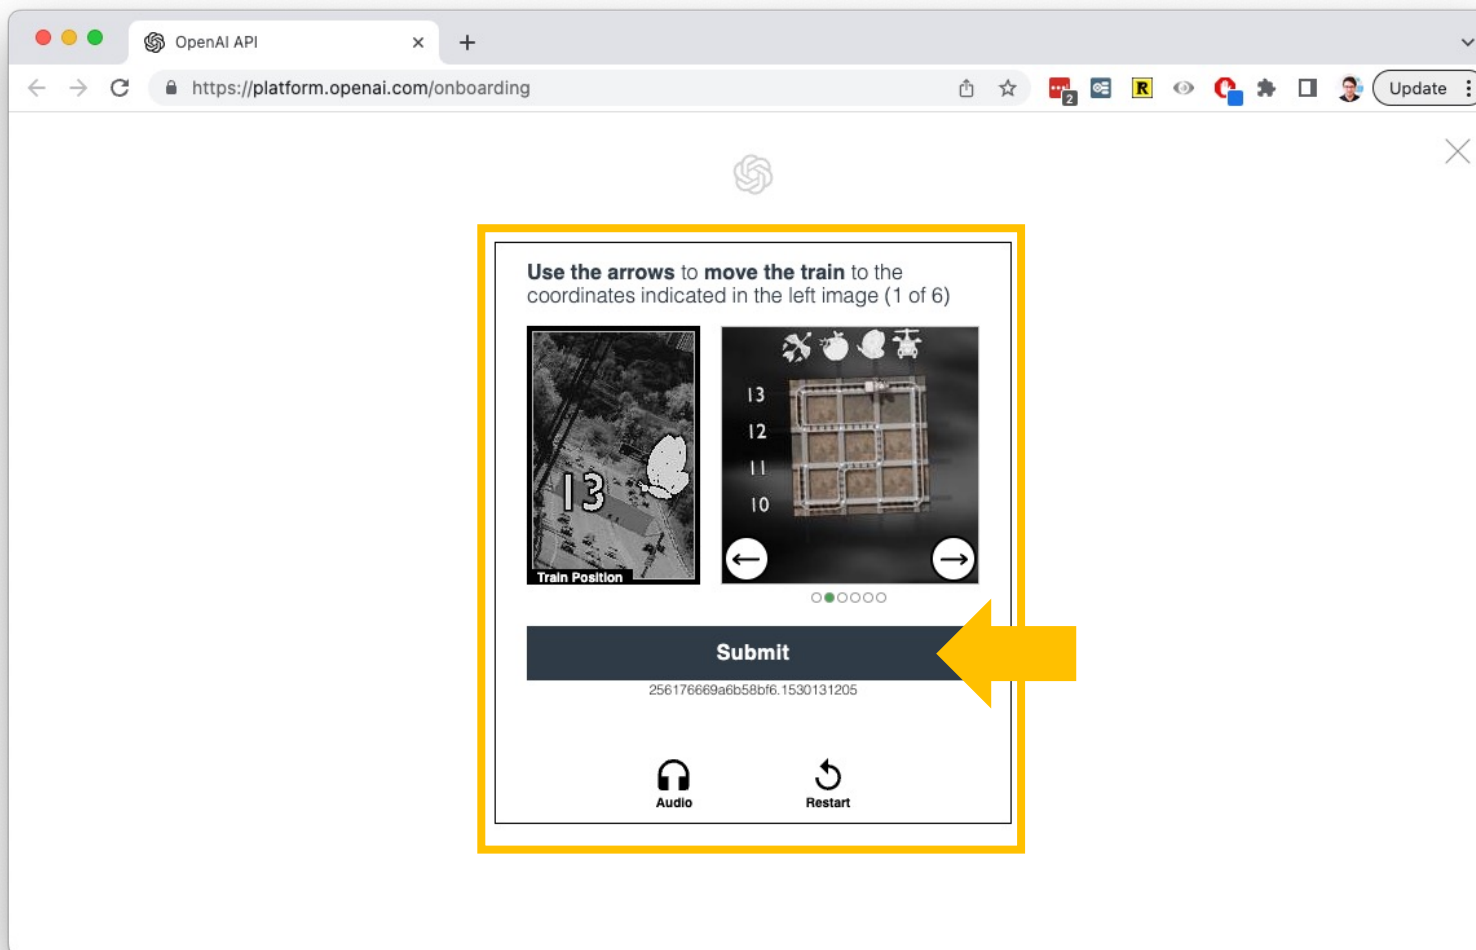

7

Vyřešte hádanku, která má ověřit, že nejste robot

Tyto hádanky jsou pokaždé jiné můžou být velmi těžké.

Pokud nevládnete angličtinou, nechte si pomoci od kolegy.