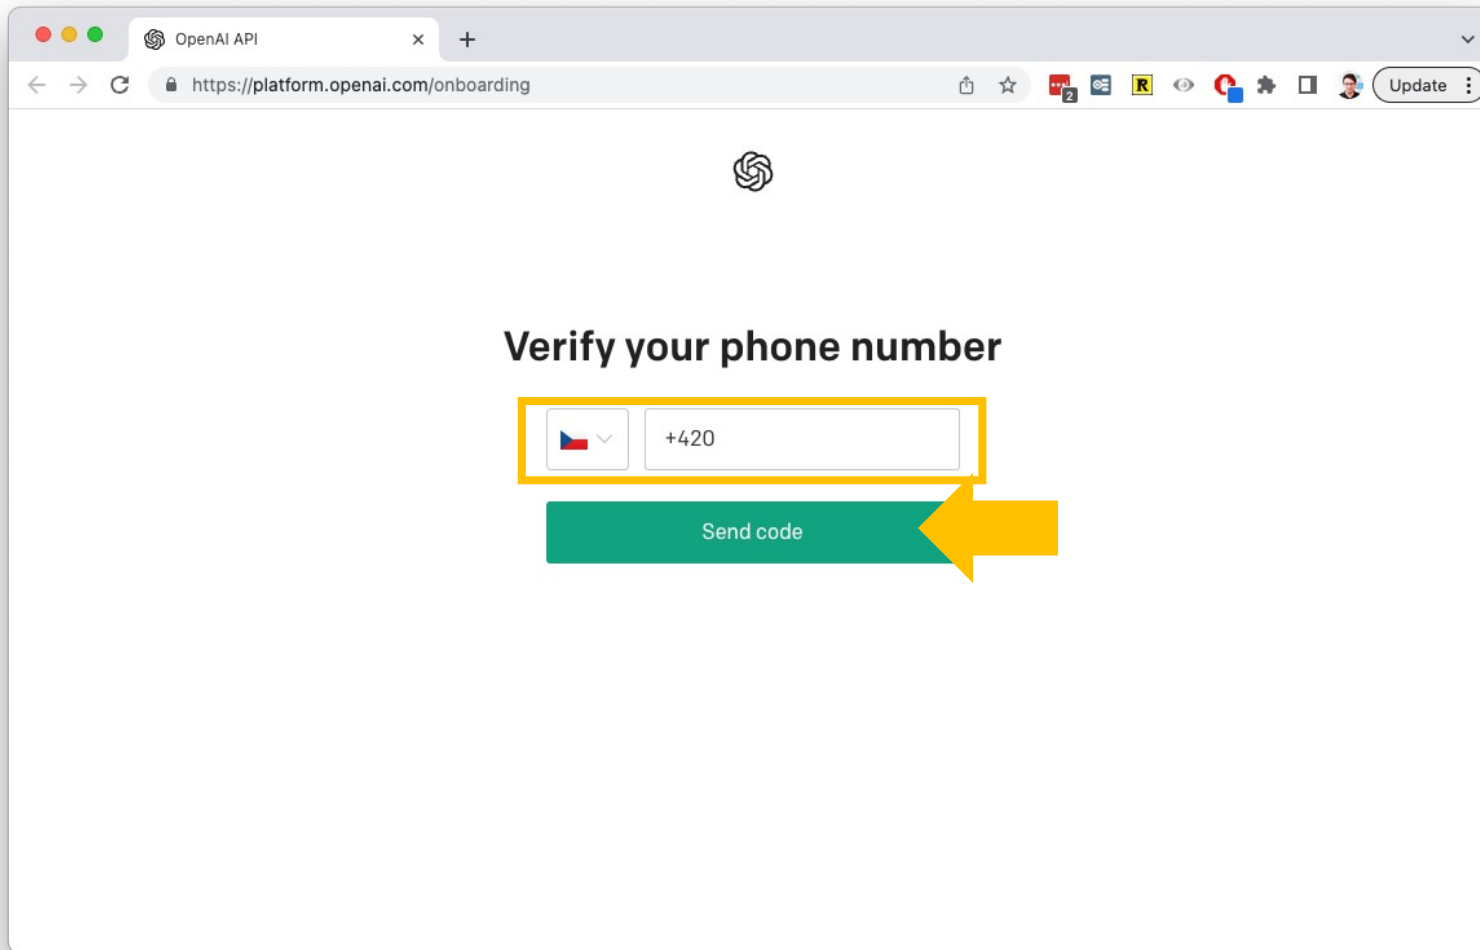

6

Zadejte vaše telefonní číslo pro ověření.